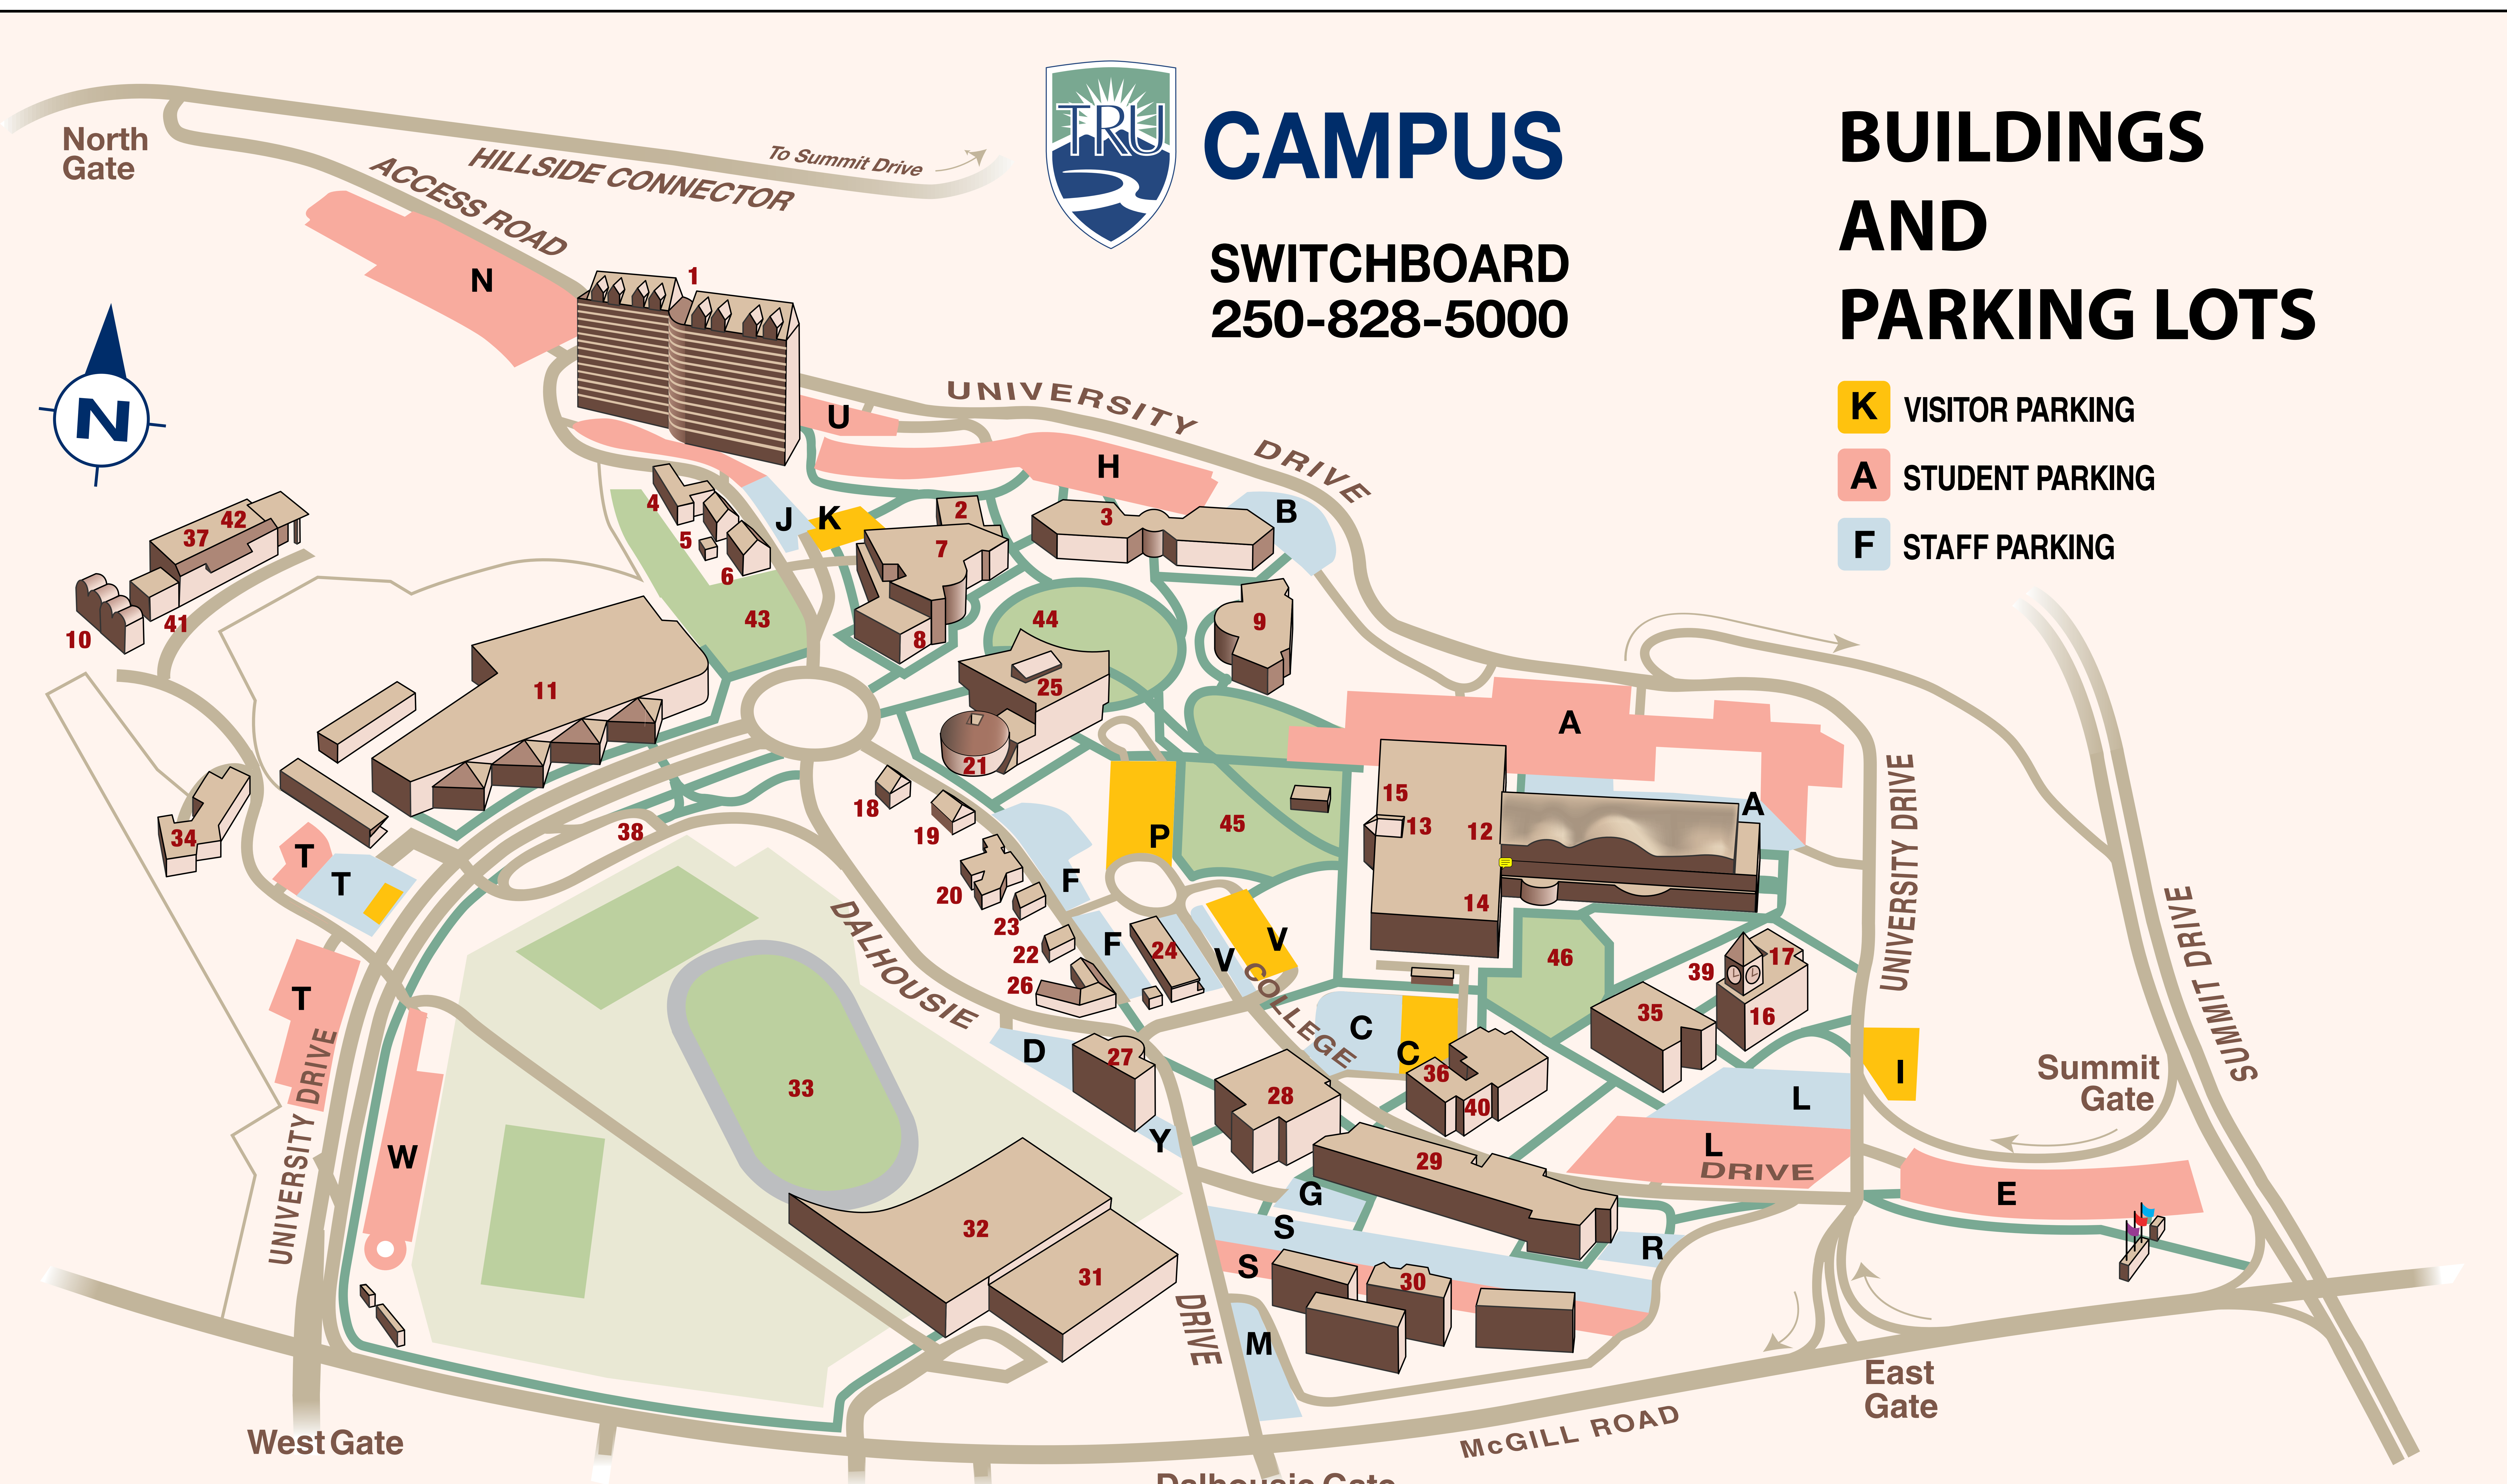

CAMPUS

SWITCHBOARD
250-828-5000

BUILDINGS AND PARKING LOTS

- K** VISITOR PARKING
- A** STUDENT PARKING
- F** STAFF PARKING

- | | | | | |
|--|--------------------------------------|--|--|--|
| 1 TRU Student Residence and Conference Centre | 10 Research Greenhouses | 20 Childcare | 28 Gymnasium | 37 Materials Distribution Centre & Purchasing |
| 2 Independent Centre | 11 Trades & Technology | 21 Irving K. Barber BC Centre | 29 Sciences & Health Sciences | 38 Transit Loop |
| 3 Arts & Education | 12 Old Main | 22 Aboriginal Cultural Centre "The Gathering Place" | 30 On-Campus Housing at TRU | 39 Foundation & Alumni |
| 4 Horticulture | 13 BMO Student Street | 23 Omega "Student Newspaper" | 31 Tournament Capital Centre (City) | 40 Meat Store |
| 5 Welcome Centre | 14 TRU Print Services | 24 Human Resources | 32 Field House (City) | 41 Facilities Shops |
| 6 Radio CFBX | 15 Actors Workshop Theatre | 25 Brown Family House of Learning | 33 Hillside Stadium (City) | 42 Facilities/Parking Services |
| 7 Campus Activity Centre | 16 Clocktower | 26 Research Centre | 34 Animal Health Technology | 43 Horticulture Gardens |
| 8 TRU Bookstore | 17 Alumni Theatre | 27 BC Centre for Open Learning | 35 Library | 44 Campus Commons |
| 9 International Building | 18 Cariboo Child Care Society | | 36 Culinary Arts Training Centre | 45 Campus Green |
| | 19 Faculty Association | | | 46 Campus Court |